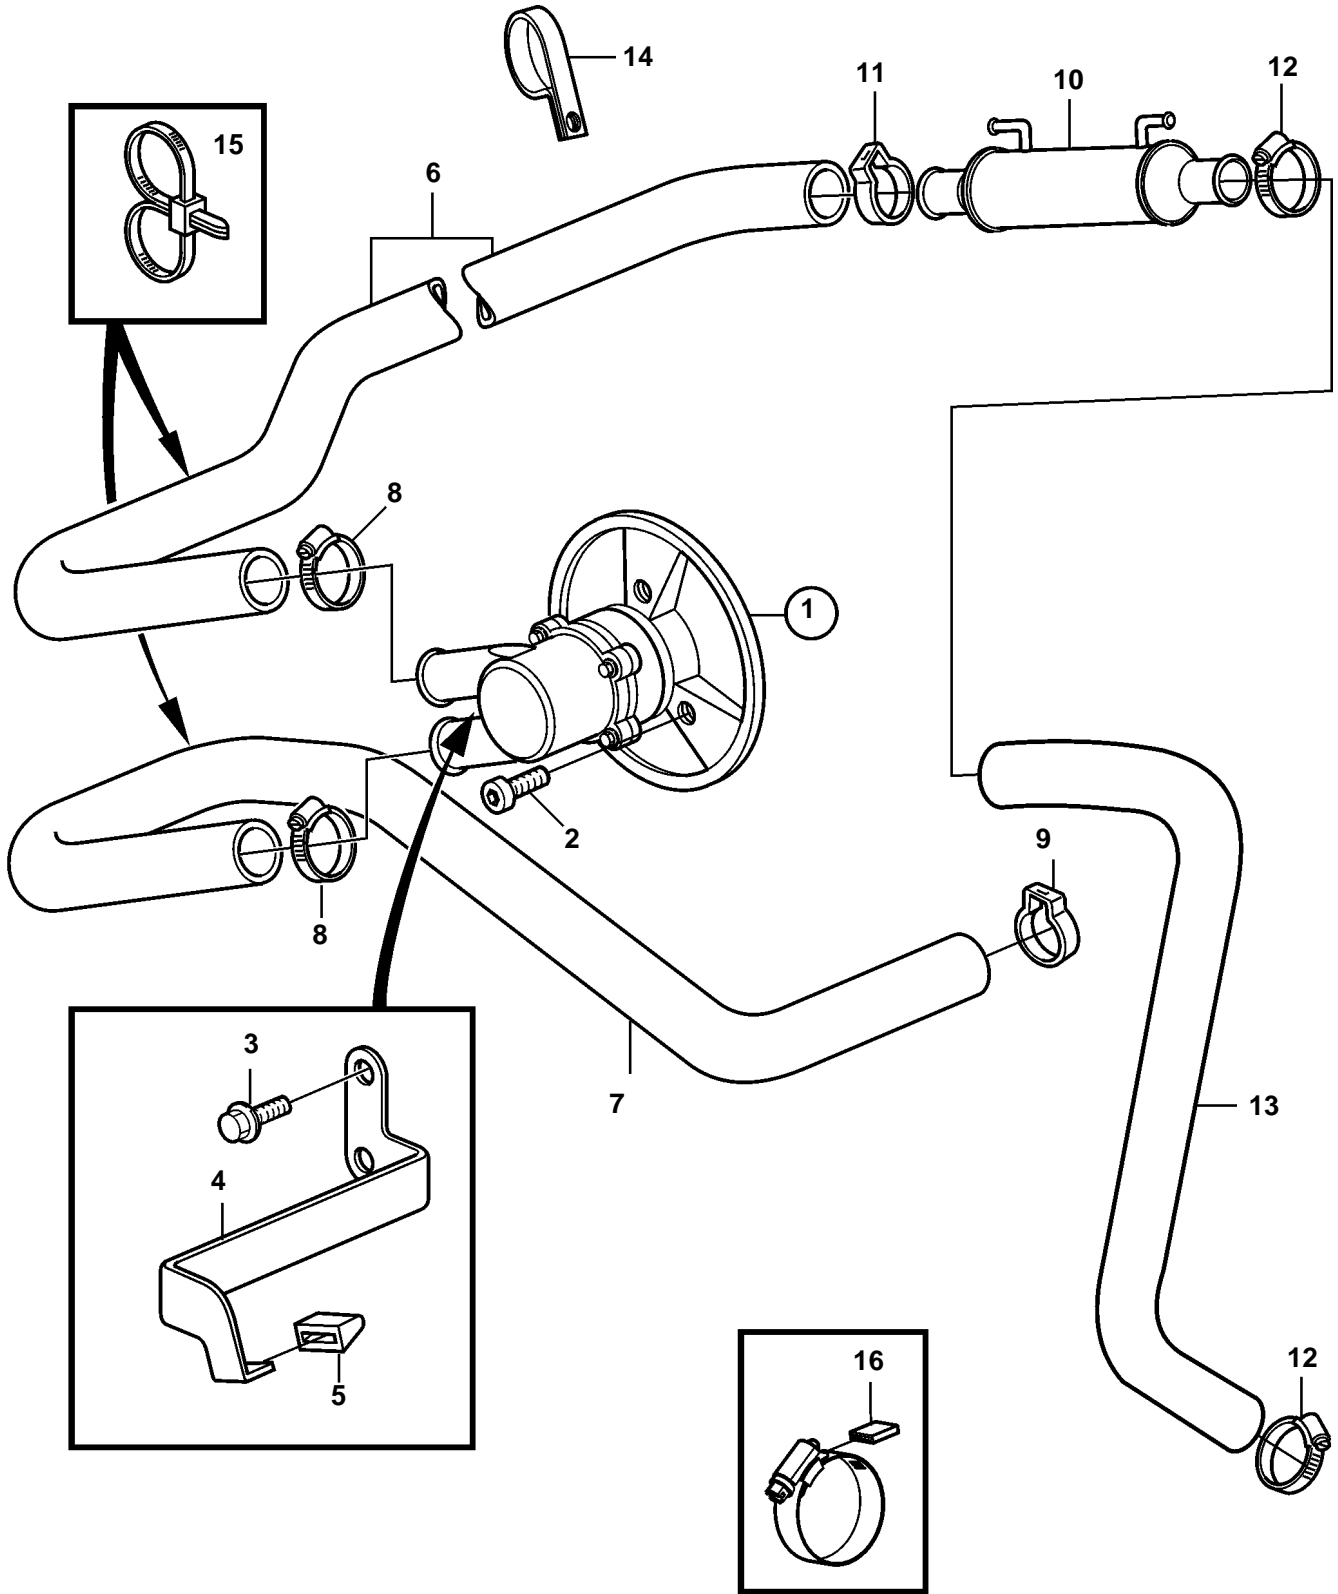

8.1Gi-B, 8.1GXi-A

8.1Gi-B, 8.1GXi-A

REF	PART NO.	QTY	DESCRIPTION	NOTES
1	3862484	1	Sea water pump	
2	959240	3	Screw	
3	946441	2	Screw	
4	3860797	1	Bracket	
5	3857954	1	Stop	
6	3860948	1	Hose	
7	3860922	1	Hose	
8	3850422	2	Clamp	
9	982644	1	Clamp	
10		1	Oil cooler	
11	982645	1	Clamp	
12	3853786	2	Clamp	
13	3861567	1	Hose	
14	3853312	1	Clamp	
15	3850115	1	Strip clamp	
16	3858532	X	Cover	W=0.465" (11.8mm)